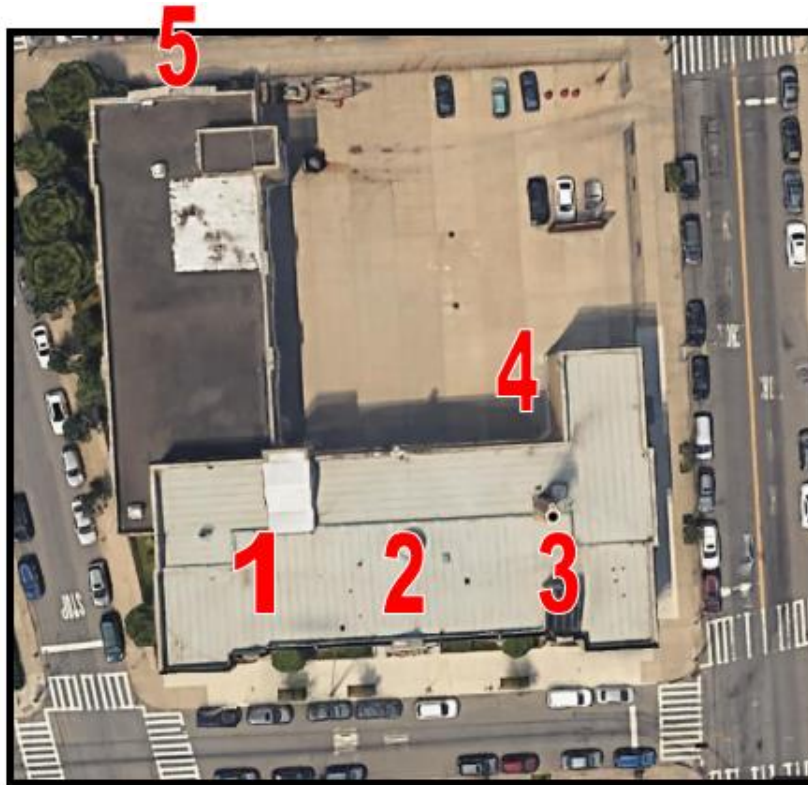

Arrival and Dismissal Procedures

The same door students enter in the morning will be the same door they are dismissed from in the afternoon.

These arrival and dismissal times are in effect starting Monday, September 13th.

<u>Entrance/Exit</u>	<u>Location</u>	<u>Used By</u>	<u>Arrival Time</u>	<u>Dismissal Time</u>
1	Jerome Avenue & East 19th Street	Grades 2A & 2B	7:45am	3pm
		3K for All-B	8:00am	2:30pm
		PreK for All-A	8:10am	2:40pm

<u>Entrance/Exit</u>	<u>Location</u>	<u>Used By</u>	<u>Arrival Time</u>	<u>Dismissal Time</u>
2	Main Entrance	PreK for All-C	8:10am	2:40pm
		Kindergarten -A	7:40am	2:50pm
		Grades 1A & 1B	7:45am	3pm

<u>Entrance/Exit</u>	<u>Location</u>	<u>Used By</u>	<u>Arrival Time</u>	<u>Dismissal Time</u>
3	Avenue Z & East 19th Street	PreK for All-B	8:10am	2:40pm
		3K for All-A	8:00am	2:30pm
		Grade 3	7:45am	3pm
		Grade 4	7:45am	3pm
		Kindergarten B	7:40am	2:50pm

<u>Entrance/Exit</u>	<u>Location</u>	<u>Used By</u>	<u>Arrival Time</u>	<u>Dismissal Time</u>
4	Cafeteria			

<u>Entrance/Exit</u>	<u>Location</u>	<u>Used By</u>	<u>Arrival Time</u>	<u>Dismissal Time</u>
5	Jerome Avenue & East 18th Street	Grades 5, 6, 7, and 8	7:45am	3pm